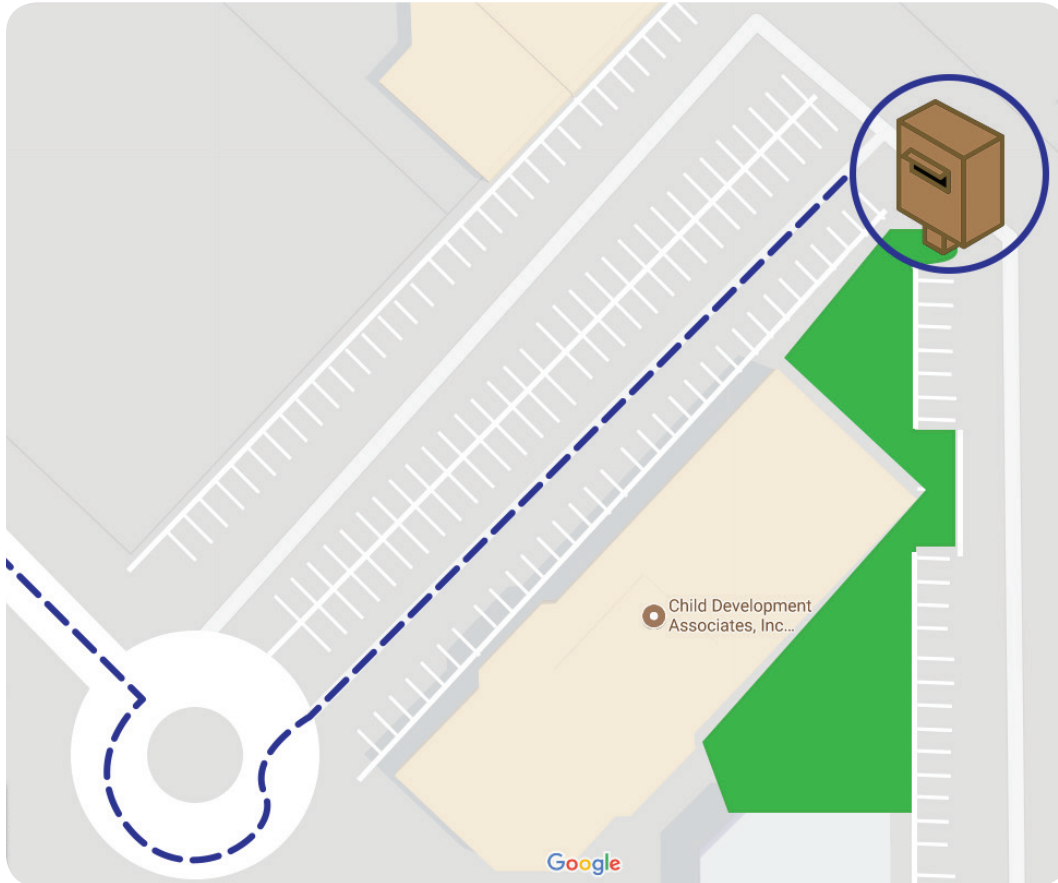

# Kearny Mesa Office Drop Box

5473 Kearny Villa Road, Suite 350  
San Diego, CA 92123

## FACING Seville Plaza Building:

1. Enter into the parking lot
2. Turn left at roundabout
3. Continue until you reach the corner edge of the parking lot

Need help finding our drop box?  
Call us at (858) 836-8065