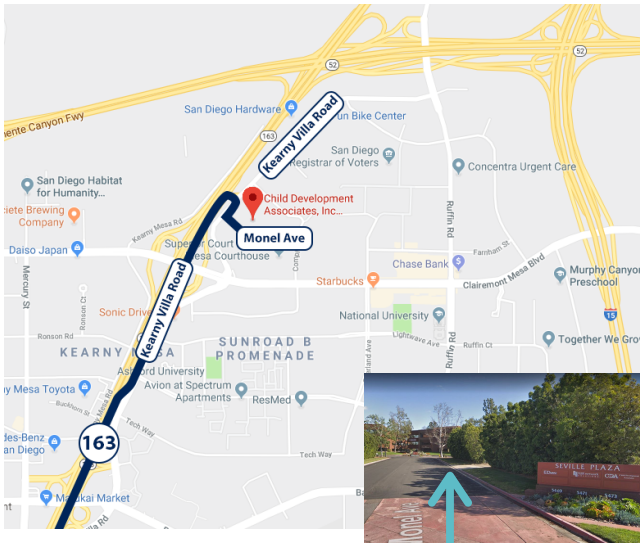

Kearny Mesa Office Directions

5473 Kearny Villa Road, Suite 350, San Diego, CA 92123

We are located inside Seville Plaza directly across from Karma Cars Dealership!

.....

From I-8 East (La Mesa), I-5 South or I-805 South (Chula Vista, National City)

1. Merge onto CA-163 North.
2. Exit Clairemont Mesa Boulevard.
3. Keep left at the fork and take the Kearny Villa Road ramp exit.
4. Use the right lane to turn right onto Kearny Villa Road South.
5. Turn left on Monel Avenue into **Seville Plaza** (refer to photo).
6. Walk into Building 5473 and take the elevator to the 3rd floor.
7. CDA is located in Suite 350.

From I-5 North and I-805 North (Oceanside, Mira Mesa), and I-52 West (Pacific Beach, La Jolla)

1. Merge onto I-52 East.
2. Take the exit for Kearny Villa Road and keep right at the fork.
3. Turn right onto Kearny Villa Road South.
4. Turn right at the second cross street onto Kearny Villa Road.
5. Turn left on Monel Avenue into **Seville Plaza** (refer to photo).
6. Walk into Building 5473 and take the elevator to the 3rd floor.
7. CDA is located in Suite 350.