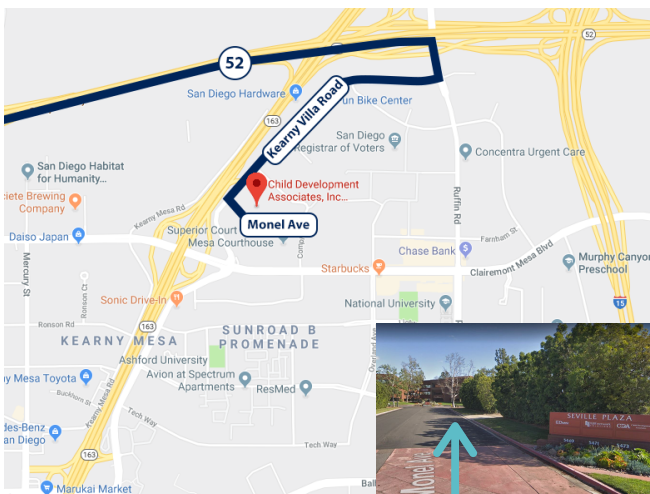

Kearny Mesa Office Directions

5473 Kearny Villa Road, Suite 350, San Diego, CA 92123

We are located inside Seville Plaza directly across from Karma Cars Dealership!

.....

From I-8 East (La Mesa), I-5 South or I-805 South (Chula Vista, National City)

1. Merge onto CA-163 North.
2. Exit Clairemont Mesa Boulevard.
3. Keep left at the fork and take the Kearny Villa Road ramp exit.
4. Use the right lane to turn right onto Kearny Villa Road South.
5. Turn left on Monel Avenue into **Seville Plaza** (refer to photo).
6. Walk into Building 5473 and take the elevator to the 3rd floor.
7. CDA is located in Suite 350.

From I-5 North and I-805 North (Oceanside, Mira Mesa), and I-52 West (Pacific Beach, La Jolla)

1. Merge onto I-52 East.
2. Take the exit for Kearny Villa Road and keep right at the fork.
3. Turn right onto Kearny Villa Road South.
4. Turn right at the second cross street onto Kearny Villa Road.
5. Turn left on Monel Avenue into **Seville Plaza** (refer to photo).
6. Walk into Building 5473 and take the elevator to the 3rd floor.
7. CDA is located in Suite 350.