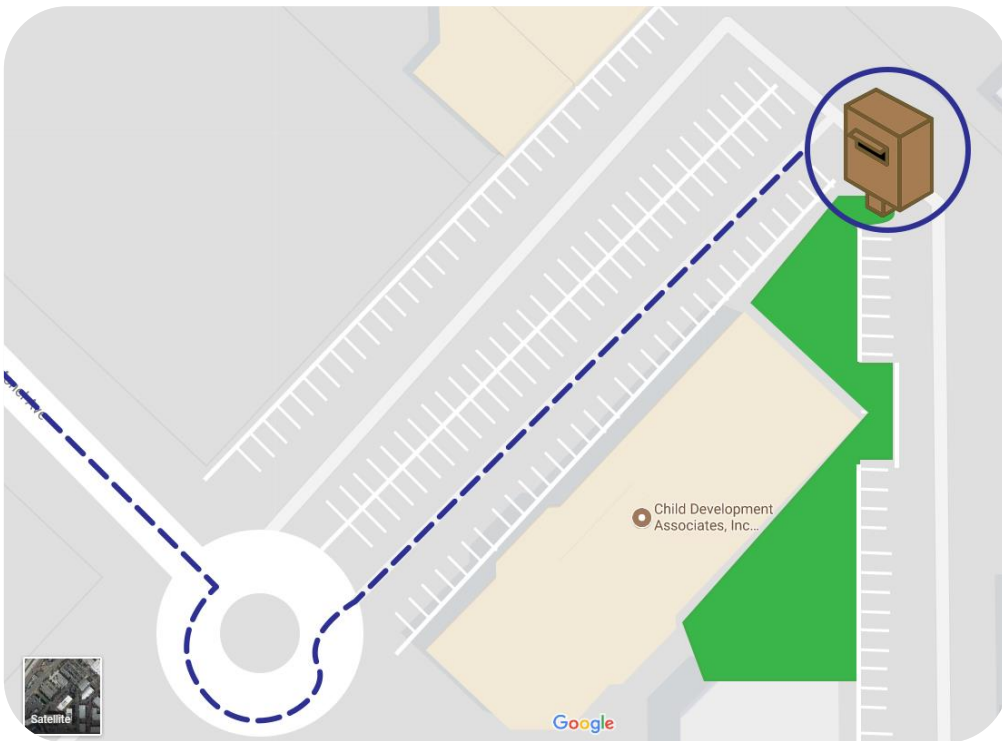

Kearny Mesa Office Drop Box

5473 Kearny Villa Road, Suite 350
San Diego, CA 92123

FACING Seville Plaza building:

1. Enter into the parking lot
2. Turn left at roundabout
3. Continue until you reach the corner edge of the parking lot