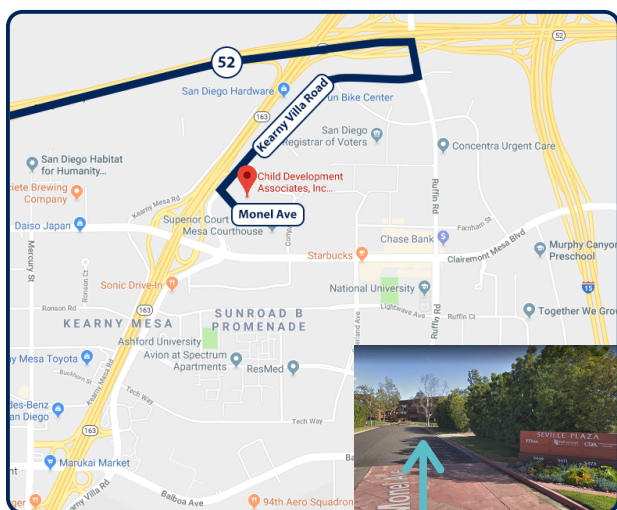

# Kearny Mesa Office Directions

5473 Kearny Villa Road, Suite 300, San Diego, CA 92123

**We are located inside Seville Plaza directly across from Karma Cars Dealership!**

## From I-8 East (La Mesa), I-5 South or I-805 South (Chula Vista, National City)

1. Merge onto CA-163 North.
2. Exit Clairemont Mesa Boulevard.
3. Keep left at the fork and take the Kearny Villa Road ramp exit.
4. Use the right lane to turn right onto Kearny Villa Road South.
5. Turn left on Monel Avenue into **Seville Plaza** (refer to photo).
6. Walk into building 5473 and take the elevator to the 3rd floor.
7. Check in for your appointment in Suite 300.

## From I-5 North and I-805 North (Oceanside, Mira Mesa), and I-52 West (Pacific Beach, La Jolla)

1. Merge onto I-52 East.
2. Take the exit for Kearny Villa Road and keep right at the fork.
3. Turn right onto Kearny Villa Road South.
4. Turn right at the second cross street onto Kearny Villa Road.
5. Turn left on Monel Avenue into **Seville Plaza** (refer to photo).
6. Walk into building 5473 and take the elevator to the 3rd floor.
7. Check in for your appointment in Suite 300.