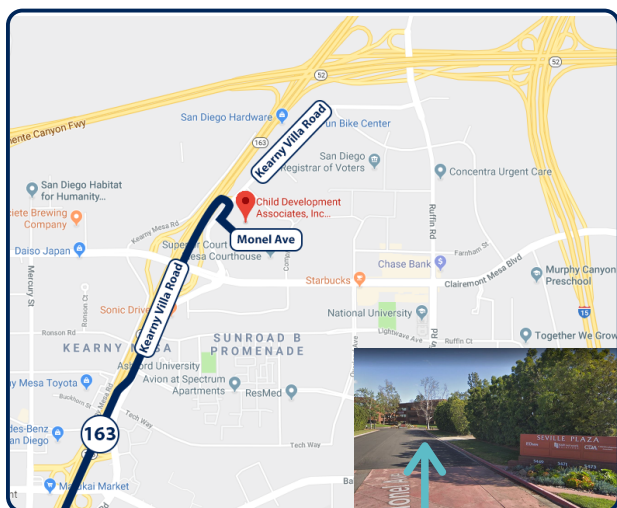

# Kearny Mesa Office Directions

5473 Kearny Villa Road, Suite 300, San Diego, CA 92123

**We are located inside Seville Plaza directly across from Karma Cars Dealership!**

## From I-8 East (La Mesa), I-5 South or I-805 South (Chula Vista, National City)

1. Merge onto CA-163 North.
2. Exit Clairemont Mesa Boulevard.
3. Keep left at the fork and take the Kearny Villa Road ramp exit.
4. Use the right lane to turn right onto Kearny Villa Road South.
5. Turn left on Monel Avenue into **Seville Plaza** (refer to photo).
6. Walk into building 5473 and take the elevator to the 3rd floor.
7. Check in for your appointment in Suite 300.

## From I-5 North and I-805 North (Oceanside, Mira Mesa), and I-52 West (Pacific Beach, La Jolla)

1. Merge onto I-52 East.
2. Take the exit for Kearny Villa Road and keep right at the fork.
3. Turn right onto Kearny Villa Road South.
4. Turn right at the second cross street onto Kearny Villa Road.
5. Turn left on Monel Avenue into **Seville Plaza** (refer to photo).
6. Walk into building 5473 and take the elevator to the 3rd floor.
7. Check in for your appointment in Suite 300.