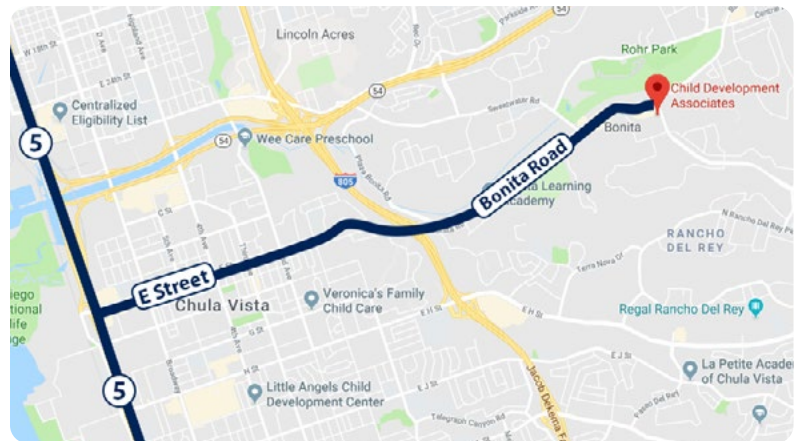

From I-805 North or South

1. Exit E Street/Bonita Road.
2. Turn "East" onto Bonita Road, head straight.
3. Turn right onto Otay Lakes Road.
4. Turn right towards the building (refer to photo).
5. Take elevator to the 3rd floor.
6. CDA is located in Suite 300.

From I-5 North or South

1. Merge onto I-5.
2. Exit E Street.
3. Turn onto E Street and continue straight. The street will become Bonita Road.
4. Turn right onto Otay Lakes Road.
5. Turn right towards the building (refer to photo).
6. Take elevator to the 3rd floor.
7. CDA is located in Suite 300.