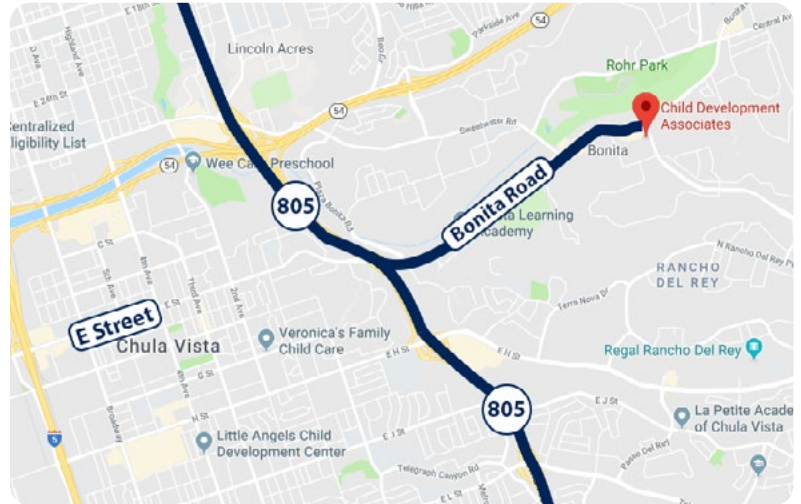

From I-805 North or South

1. Exit E Street/Bonita Road.
2. Turn "East" onto Bonita Road, head straight.
3. Turn right onto Otay Lakes Road.
4. Turn right towards the building (refer to photo).
5. Take elevator to the 3rd floor.
6. CDA is located in Suite 300.

From I-5 North or South

1. Merge onto I-5.
2. Exit E Street.
3. Turn onto E Street and continue straight. The street will become Bonita Road.
4. Turn right onto Otay Lakes Road.
5. Turn right towards the building (refer to photo).
6. Take elevator to the 3rd floor.
7. CDA is located in Suite 300.