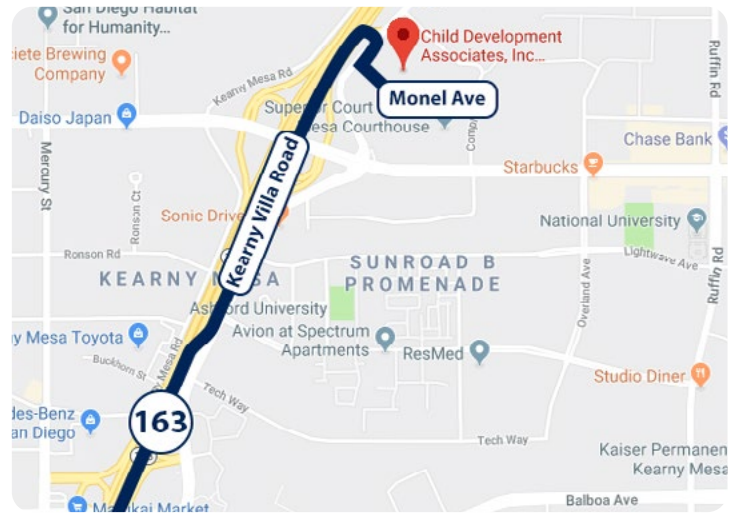

We are located inside **Seville Plaza** directly across from Karma Cars Dealership!

## From I-8 East, I-5 South or I-805 South (La Mesa, Chula Vista, National City)

1. Merge onto CA-163 North.
2. Exit Clairemont Mesa Boulevard.
3. Keep left at the fork and take the Kearny Villa Road ramp exit.
4. Use the right lane to turn right onto Kearny Villa Road South.
5. Turn left on Monel Avenue into **Seville Plaza** (refer to photo).
6. Walk into building 5473 and take the elevator to the 3rd floor.
7. Check in for your appointment in Suite 350.

## From I-5 North, I-805 North, I-52 West (Oceanside, Mira Mesa, Pacific Beach, La Jolla)

1. Merge onto I-52 East.
2. Take the exit for Kearny Villa Road and keep right at the fork.
3. Turn right onto Kearny Villa Road South.
4. Turn right at the second cross street onto Kearny Villa Road.
5. Turn left on Monel Avenue into **Seville Plaza** (refer to photo).
6. Walk into building 5473 and take the elevator to the 3rd floor.
7. Check in for your appointment in Suite 350.

**Need help getting here?**  
Call us at **(619) 427-4411**