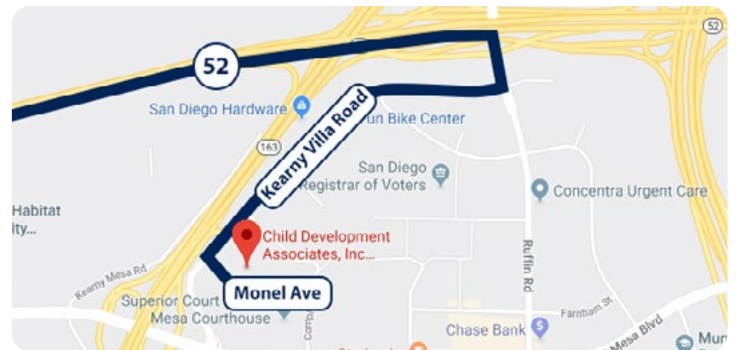

We are located inside **Seville Plaza** directly across from Karma Cars Dealership!

## From I-8 East, I-5 South or I-805 South (La Mesa, Chula Vista, National City)

1. Merge onto CA-163 North.
2. Exit Clairemont Mesa Boulevard.
3. Keep left at the fork and take the Kearny Villa Road ramp exit.
4. Use the right lane to turn right onto Kearny Villa Road South.
5. Turn left on Monel Avenue into **Seville Plaza** (refer to photo).
6. Walk into building 5473 and take the elevator to the 3rd floor.
7. Check in for your appointment in Suite 350.

## From I-5 North, I-805 North, I-52 West (Oceanside, Mira Mesa, Pacific Beach, La Jolla)

1. Merge onto I-52 East.
2. Take the exit for Kearny Villa Road and keep right at the fork.
3. Turn right onto Kearny Villa Road South.
4. Turn right at the second cross street onto Kearny Villa Road.
5. Turn left on Monel Avenue into **Seville Plaza** (refer to photo).
6. Walk into building 5473 and take the elevator to the 3rd floor.
7. Check in for your appointment in Suite 350.