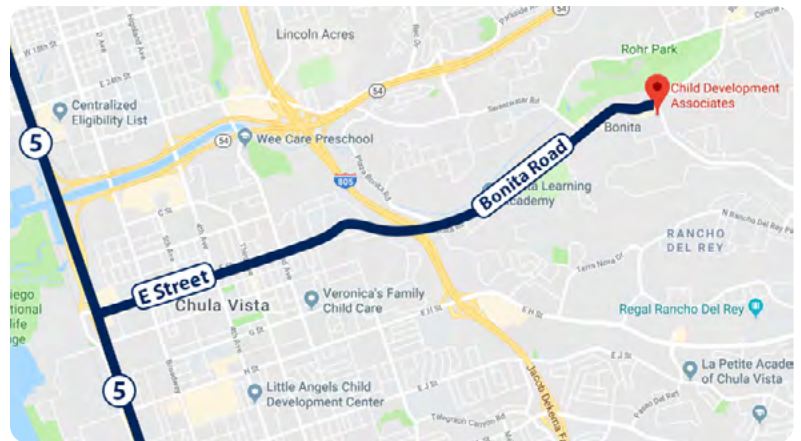

Bonita Client Services Center Directions

180 Otay Lakes Road, Suite 100, Bonita, CA 91902

From I-805 North or South

1. Exit E Street/Bonita Road.
2. Turn "East" onto Bonita Road, head straight.
3. Turn right onto Otay Lakes Road.
4. Turn right towards the building (refer to photo).
5. CDA's Client Services Center is located in the first floor, Suite 100.

From I-5 North or South

1. Merge onto I-5.
2. Exit E Street.
3. Turn onto E Street and continue straight. The street will become Bonita Road.
4. Turn right onto Otay Lakes Road.
5. Turn right towards the building (refer to photo).
6. CDA's Client Services Center is located in the first floor, Suite 100.