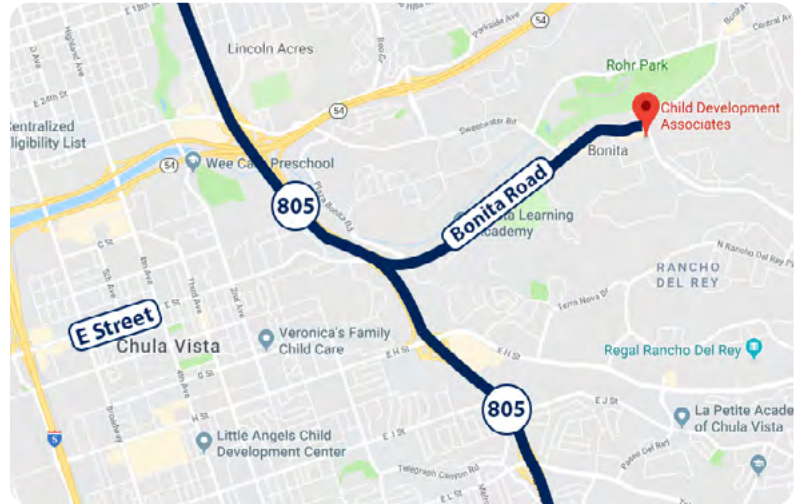

Bonita Client Services Center Directions

180 Otay Lakes Road, Suite 100, Bonita, CA 91902

From I-805 North or South

1. Exit E Street/Bonita Road.
2. Turn "East" onto Bonita Road, head straight.
3. Turn right onto Otay Lakes Road.
4. Turn right towards the building (refer to photo).
5. CDA's Client Services Center is located in the first floor, Suite 100.

From I-5 North or South

1. Merge onto I-5.
2. Exit E Street.
3. Turn onto E Street and continue straight. The street will become Bonita Road.
4. Turn right onto Otay Lakes Road.
5. Turn right towards the building (refer to photo).
6. CDA's Client Services Center is located in the first floor, Suite 100.

Need help getting here?

Call us at **(619) 427-4411**