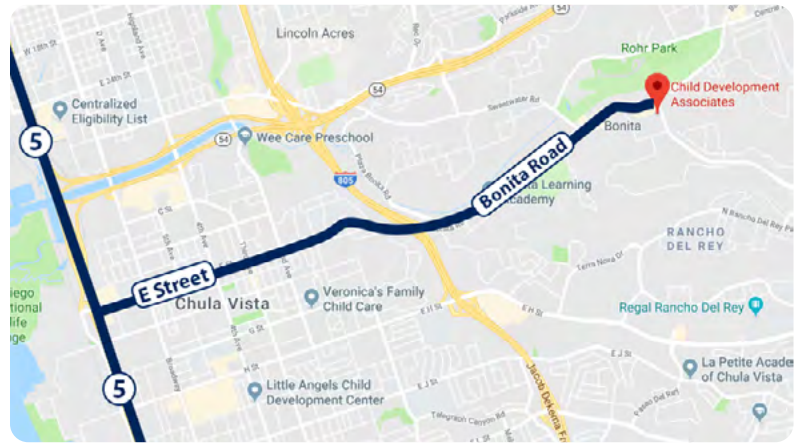

# Bonita Client Services Center Directions

180 Otay Lakes Road, Suite 100, Bonita, CA 91902

## From I-805 North or South

1. Exit E Street/Bonita Road.
2. Turn “East” onto Bonita Road, head straight.
3. Turn right onto Otay Lakes Road.
4. Turn right towards the building (refer to photo).
5. Take elevator to the 3rd floor.
6. CDA is located in Suite 100.

## From I-5 North or South

1. Merge onto I-5.
2. Exit E Street.
3. Turn onto E Street and continue straight. The street will become Bonita Road.
4. Turn right onto Otay Lakes Road.
5. Turn right towards the building (refer to photo).
6. Take elevator to the 3rd floor.
7. CDA is located in Suite 100.