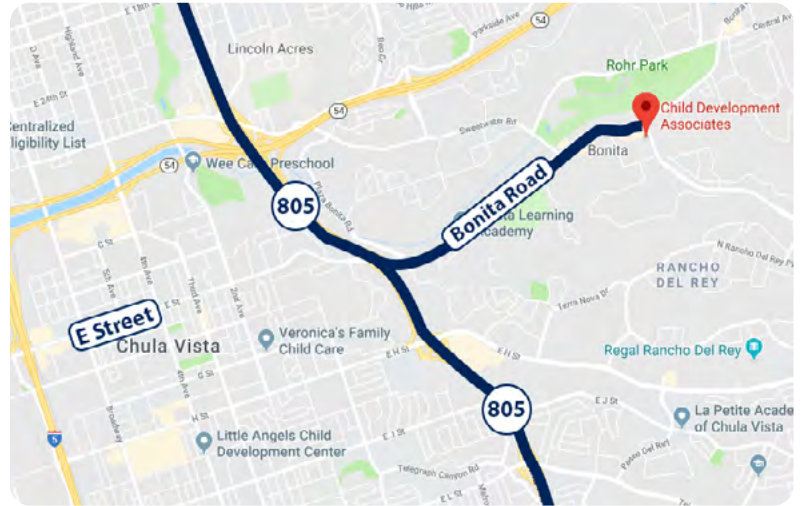

# Bonita Client Services Center Directions

180 Otay Lakes Road, Suite 100, Bonita, CA 91902

## From I-805 North or South

1. Exit E Street/Bonita Road.
2. Turn “East” onto Bonita Road, head straight.
3. Turn right onto Otay Lakes Road.
4. Turn right towards the building (refer to photo).
5. Take elevator to the 3rd floor.
6. CDA is located in Suite 100.

## From I-5 North or South

1. Merge onto I-5.
2. Exit E Street.
3. Turn onto E Street and continue straight. The street will become Bonita Road.
4. Turn right onto Otay Lakes Road.
5. Turn right towards the building (refer to photo).
6. Take elevator to the 3rd floor.
7. CDA is located in Suite 100.