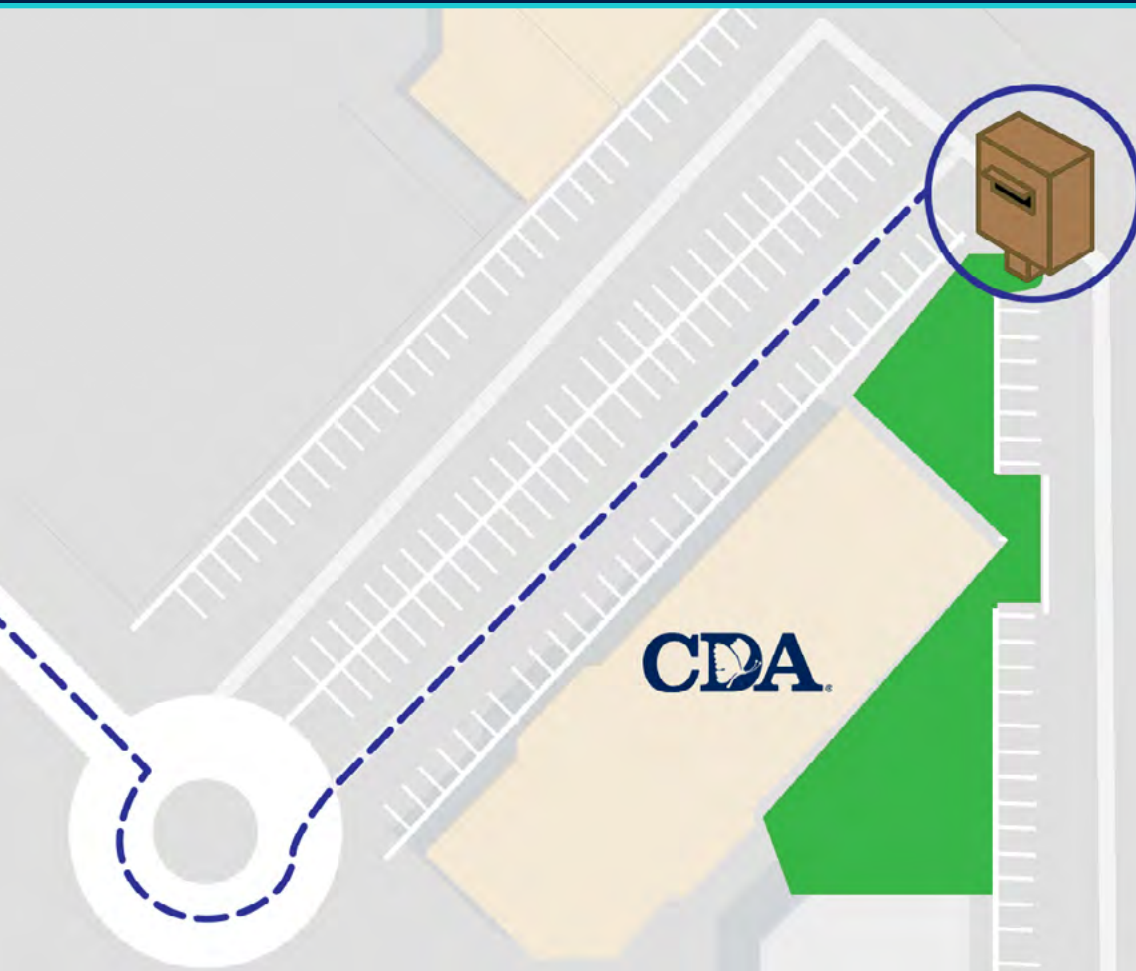

Kearny Mesa Drop Box

5473 Kearny Villa Road, San Diego, CA 92123

FACING Seville Plaza Building:

1. Enter into the parking lot
2. Turn left at roundabout
3. Continue until you reach the corner edge of the parking lot

Need help finding our drop box?

Call us at **(619) 427-4411**