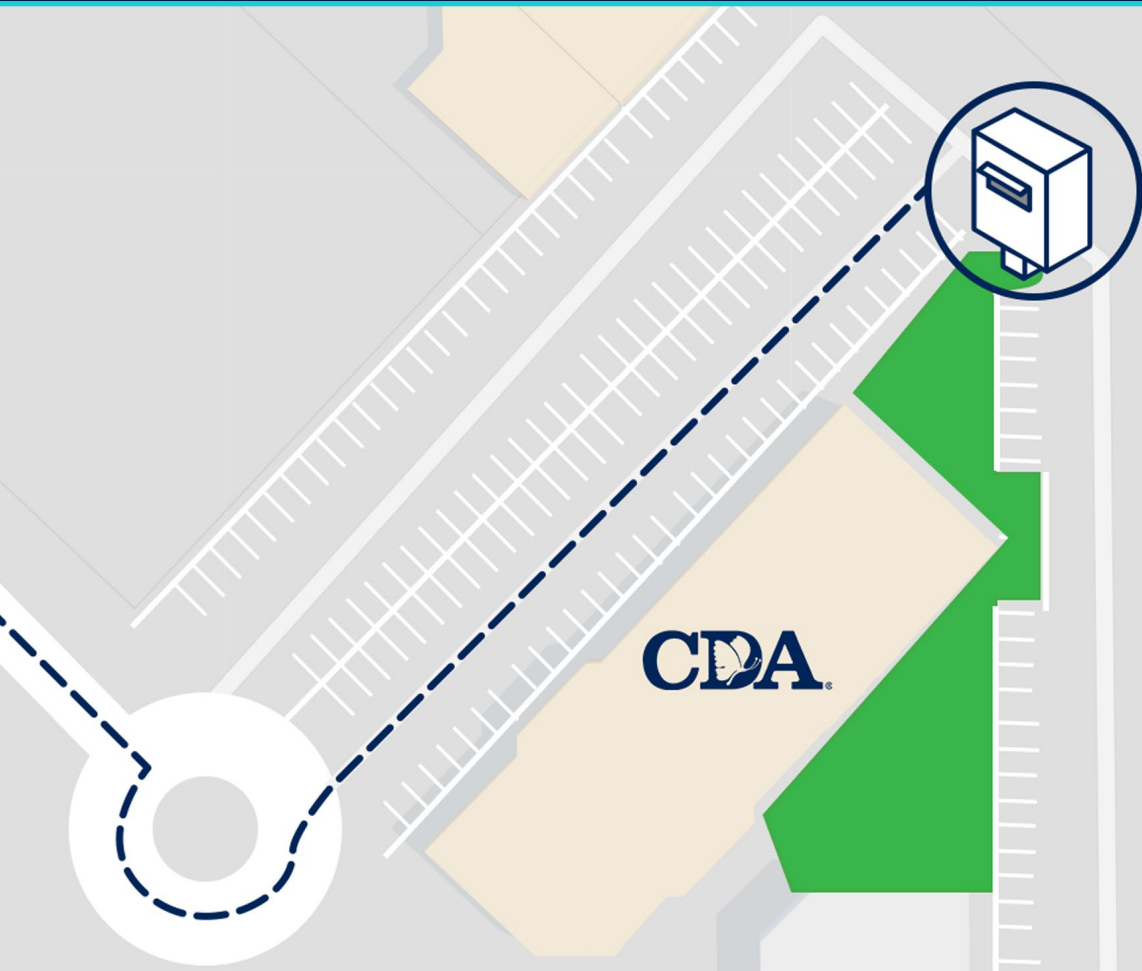

# Kearny Mesa Drop Box

5473 Kearny Villa Road, San Diego, CA 92123

## FACING Seville Plaza Building:

1. Enter into the parking lot
2. Turn left at roundabout
3. Continue until you reach the corner edge of the parking lot

**Need help finding our drop box?**

Call us at **(619) 427-4411**